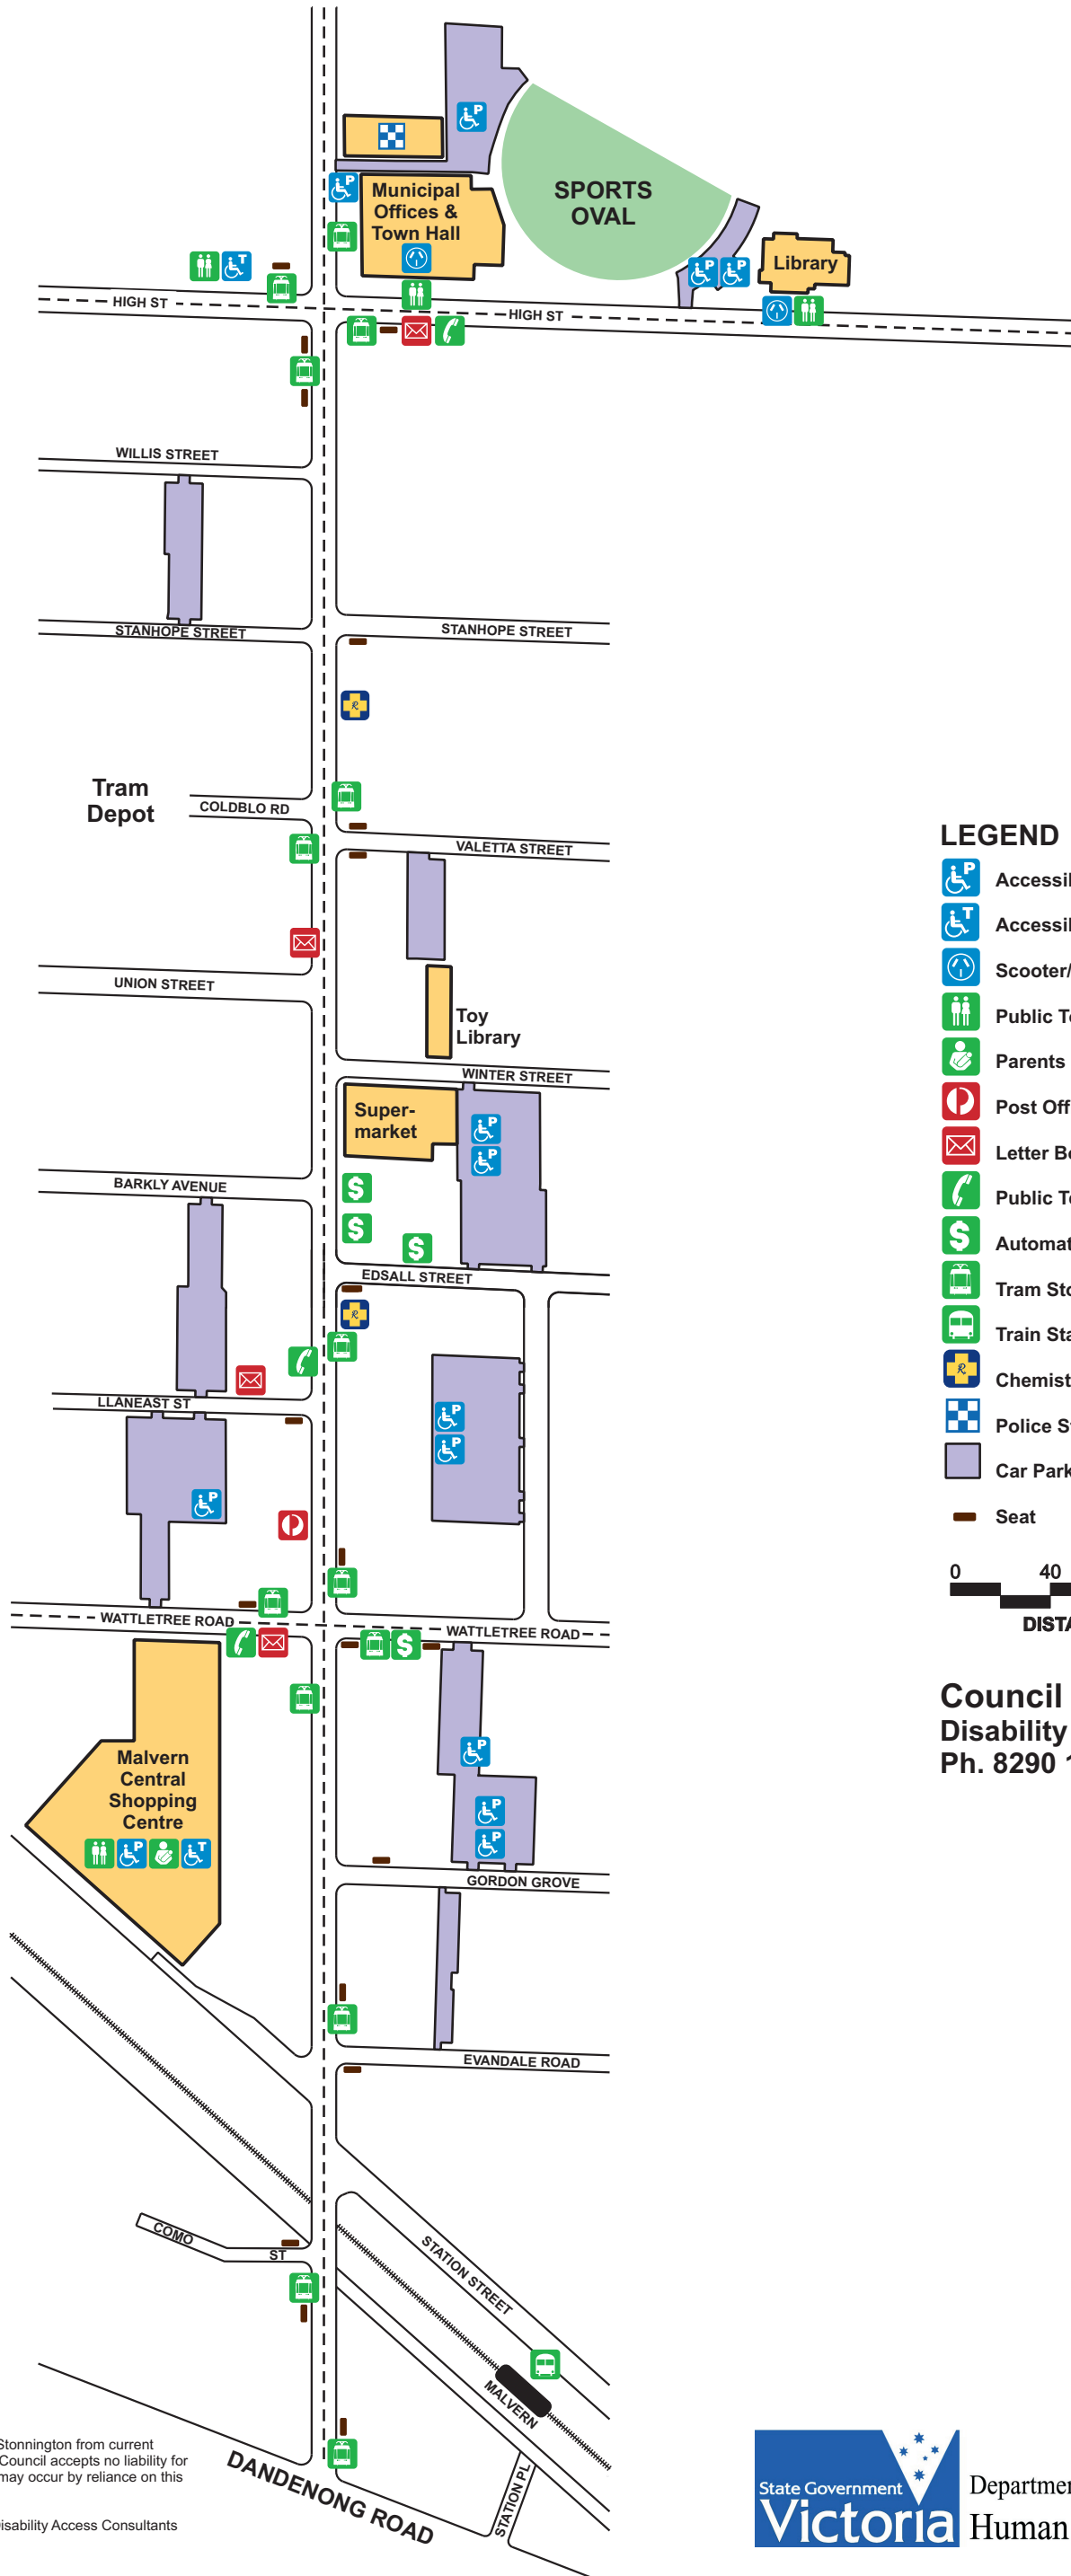

CITY OF STONNINGTON

Mobility Map: Glenferrie Road Precinct

LEGEND

-  Accessible Parking
-  Accessible Toilet
-  Scooter/ Wheelchair Recharge
-  Public Toilet
-  Parents Room
-  Post Office
-  Letter Box
-  Public Telephone
-  Automatic Teller Machine
-  Tram Stop
-  Train Station
-  Chemist
-  Police Station
-  Car Parks
-  Seat

Council Contact
Disability Access Officer
Ph. 8290 1289

DISCLAIMER
 This Monbilty Map has been compiled by the City of Stonnington from current information available. Whilst all care has been taken, Council accepts no liability for any inconvenience/ damages/ injury whatsoever that may occur by reliance on this information.
 Map designed & prepared by Equal Access Pty Ltd, Disability Access Consultants
www.equalaccess.com.au